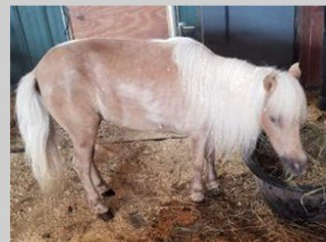

Minnie who will now be named Zumi, went to her new home on July 22 with Nancy Chamberlain. Zumi will be a therapy pony. We are sure sweet little Zumi will be an excellent therapy pony. Best of Luck always!

*Sunshine crossed
the Rainbow
Bridge on July 16.
RIP sweet girl.*